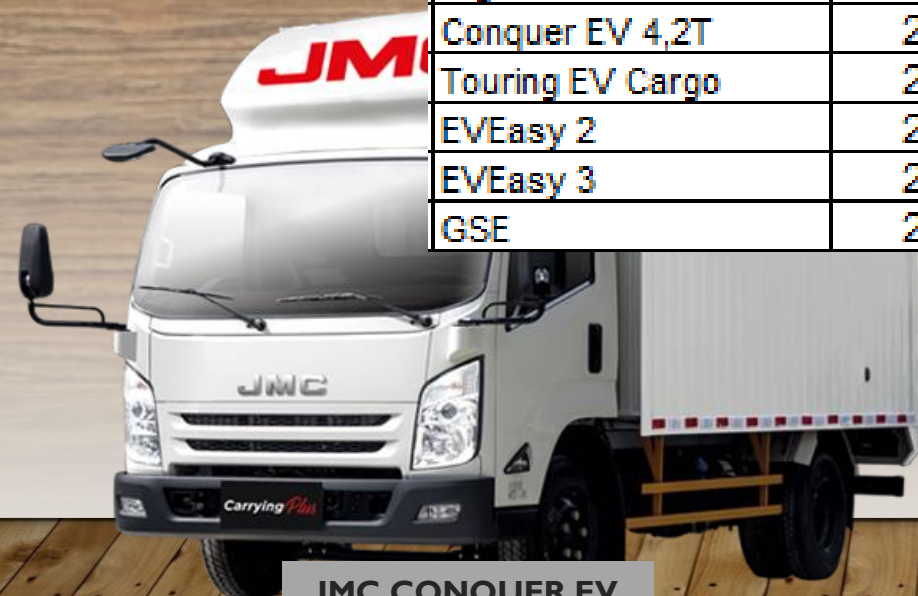

LISTA DE PRECIOS JMC JULIO 2024

Version	Modelo	Precio público
CPR 4.5	2,023	$ 115,990,000
CQR 5.4	2,023	$ 125,990,000
Vigus Work 2.5 4x4	2,024	$ 142,990,000
Vigus Plus 2.0 4x4	2,024	$ 166,990,000
Vigus EV 2WD	2,024	$ 214,990,000
Conquer EV 4,2T	2,024	$ 259,000,000
Touring EV Cargo	2,024	$ 249,000,000
EVEasy 2	2,024	$ 64,990,000
EVEasy 3	2,024	$ 84,990,000
GSE	2,024	$ 149,900,000

JMC CONQUER EV