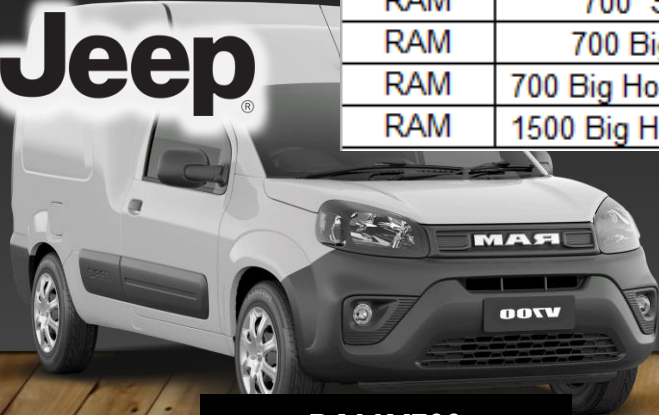

PEUGEOT 3008

PEUGEOT 2008

PRECIOS MARCAS FJR AGOSTO 2024

FIAT

Jeep

Marca	Referencia Descripción	Modelo	Precio público
JEEP	Renegade Longitud 1.3 Turbo	2024	\$ 123,990,000
JEEP	Compass Longitude 4x2 at 1.3T	2025	\$ 142,990,000
JEEP	Compass Limited Plus 4x2 at 1.3T	2025	\$ 149,990,000
JEEP	Commander Overland 1.3T 7p	2024	\$ 186,990,000
JEEP	Grand Cherokee L Limited 7P	2023	\$ 280,990,000
JEEP	Wrangler Unlimited Sport 2.0 AT	2024	\$ 288,990,000
JEEP	Wrangler Unlimited Rubicon 2.0 AT	2024	\$ 365,990,000
FIAT	MOBI Like 1.0	2024	\$ 59,990,000
FIAT	Pulse Drive 1.3 MT	2025	\$ 88,990,000
FIAT	Pulse Drive 1.3 AT	2024	\$ 89,990,000
FIAT	Pulse Impetus 1.0T AT	2024	\$ 98,990,000
FIAT	Fastback Audace 1.0 AT	2024	\$ 115,990,000
FIAT	Fastback Limited 1.3 AT	2024	\$ 118,990,000
RAM	RAM V700 Rapid 1.4L BZ	2025	\$ 72,990,000
RAM	700 SLT Cabina Sencilla MT	2025	\$ 79,000,000
RAM	700 Big Horn Doble Cabina MT	2024	\$ 91,990,000
RAM	700 Big Horn Doble Cabina AT	2024	\$ 101,990,000
RAM	1500 Big Horn 4x4 3.6 HIBRIDA	2024	\$ 239,990,000

JMC CONQUER EV

A white JMC CHR truck is shown from a front-three-quarter view. It is a chassis cab model with a white cab and a black chassis. The front bumper features the 'Carrying Plus' logo. The truck is parked on a wooden floor.