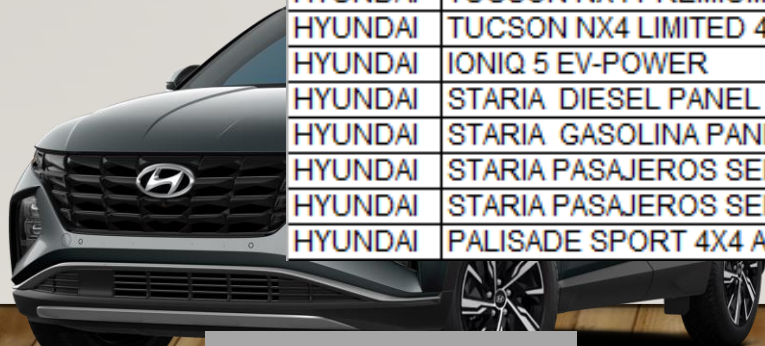

RAM V700

JEEP WRANGLER

LISTA DE PRECIOS HYUNDAI AGOSTO 2024

HYUNDAI CRETA

Marca	Referencia Descripción	Modelo	Precio público
HYUNDAI	New HB20 GETZ - ADVANCE MT	2024	68,990,000
HYUNDAI	New HB20 GETZ - ADVANCE AT	2024	74,990,000
HYUNDAI	New HB20S ACCENT - ADVANCE MT	2024	68,990,000
HYUNDAI	New HB20S ACCENT - ADVANCE AT	2024	76,990,000
HYUNDAI	VENUE LIMITED AT 4X2	2025	93,990,000
HYUNDAI	KONA ICE PREMIUM	2025	113,990,000
HYUNDAI	KONA ICE ECLIPSE	2025	117,990,000
HYUNDAI	KONA ICE LIMITED	2025	123,990,000
HYUNDAI	KONA HEV PREMIUM AT 4X2	2024	139,990,000
HYUNDAI	KONA HEV LIMITED AT 4X2	2024	149,990,000
HYUNDAI	KONA HEV N LINE LIMITED AT 4X2	2024	161,990,000
HYUNDAI	KONA ELECTRICA	2024	159,990,000
HYUNDAI	CRETA PREMIUM 4X2	2025	102,990,000
HYUNDAI	TUCSON NX4 SELECT MT 4X2	2025	118,990,000
HYUNDAI	TUCSON NX4 ATTRACTION AT 4X2	2024	125,990,000
HYUNDAI	TUCSON NX4 PREMIUM AT 4x2	2024	142,990,000
HYUNDAI	TUCSON NX4 LIMITED 4X4	2024	152,990,000
HYUNDAI	IONIQ 5 EV-POWER	2024	229,990,000
HYUNDAI	STARIA DIESEL PANEL SERVICIO PUBLICO	2025	184,990,000
HYUNDAI	STARIA GASOLINA PANEL SERVICIO PUBLICO	2024	149,990,000
HYUNDAI	STARIA PASAJEROS SERV. PUBLICO (SIN ADECUACION)	2024	184,990,000
HYUNDAI	STARIA PASAJEROS SERV. PARTICULAR (SIN ADECUACION)	2025	197,426,303
HYUNDAI	PALISADE SPORT 4X4 AT	2024	279,990,000